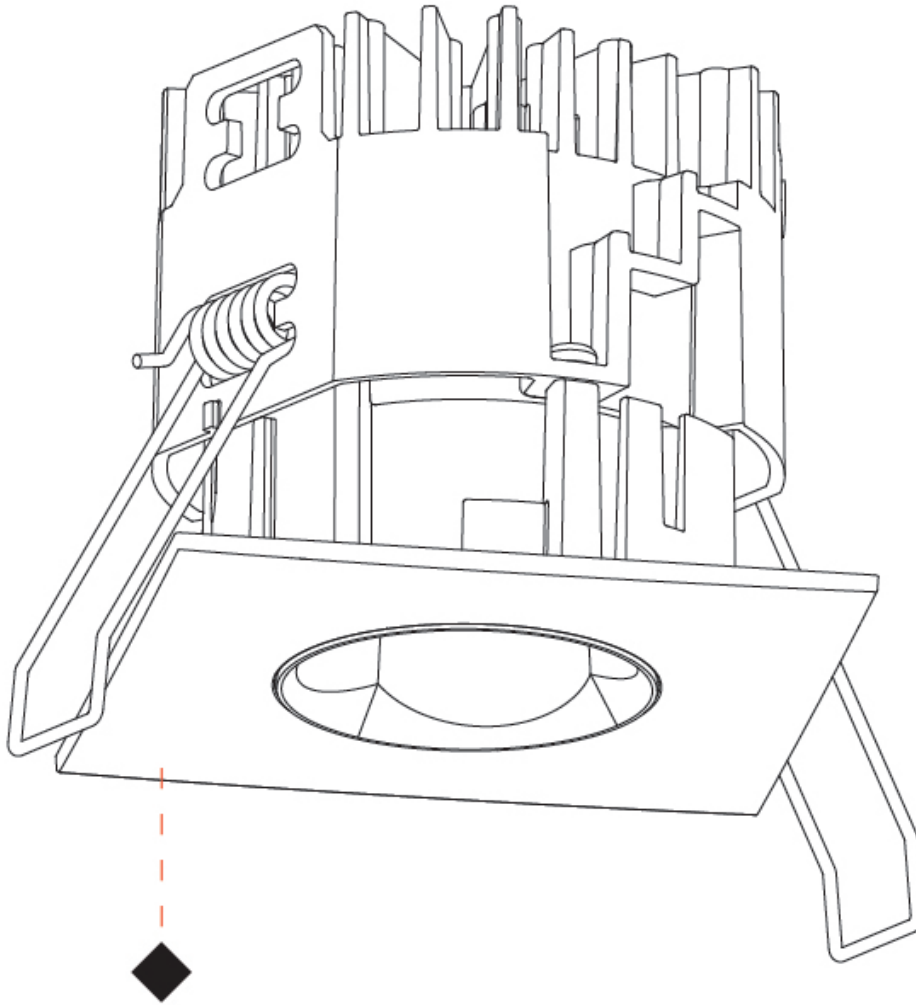

OIKO PRO SQUARE WALLWASH RECESSED

A35954-

PROJECT	_____
TYPE	_____
SPECIFIER	_____
QUANTITY	_____
DATE	_____