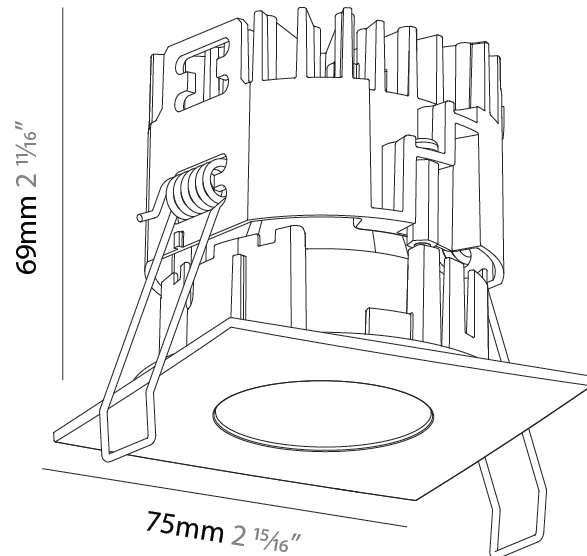

PHYSICAL

Aperture Sizes - Downlights: 1"
Shape: Square
Length (mm): 75
Length (in): 2 ¹⁵/₁₆"
Width (mm): 75
Width (in): 2 ¹⁵/₁₆"
Height (mm): 65
Height (in): 2 ⁹/₁₆"
Ceiling Thickness (mm): 1 - 25
Ceiling Thickness (in): 1/16 - 1 3/16
Min. Recessing Depth (mm): 70
Min. Recessing Depth (in): 2 ³/₄"
Weight (kg): 0.19
Diffuser: Lens Pack - No Lens / Opal / Linear Spread Lens / Honeycomb / Spread Lens
Fixture Finish: SSR / BKV / CWI / CRY / HAB / UFT / ITA / RUA / FTG / MYG / LOD / PUS / FRO / FUP / KIA / POP / BLS / SPG / MEY / GOH / CHC / COM / ABZ / JAG / OBR / MOS / ROR
Fixture Material: Aluminum Die Cast
Cut-out Measurements: D. 68mm / 2 11/16"

ELECTRICAL

Lamp Type: LED (Zhaga Standard)
Input Wattage (W): 15
Total Output Wattage (W): 12.7
Dimming: Tri-Mode (Non-Dimming and Phase Dimming (120Vac only) and 0-10V Dimming)
Driver Included: No
Driver Location: Remote
Driver Type: Constant Current - 120/277
Driver Class: Class 2
Input Voltage (V): 120 - 277
Constant Current (MA): 700

LED

Number of LEDs: 1
Color Temperature (°K): 2700-6500 Tunable White
Max. Delivered Lumen (lm): 960 - 1129
Nominal Lumen (lm): 1242 - 1460
CRI: >90 CRI
Lamp Life (hrs): 50000

OPTICAL

Beam Angle: 36

RATINGS AND CERTIFICATIONS

Certified By: Certified for North American Standards
IP rating: IP20