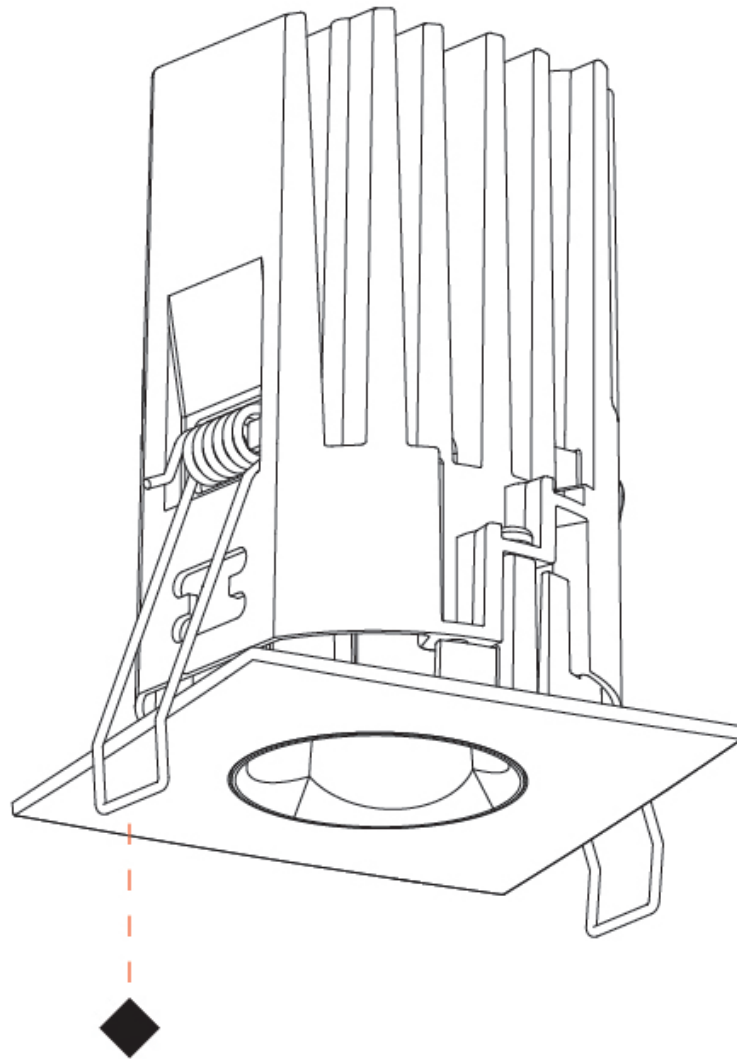

OIKO PRO SQUARE FIXED RECESSED

A35959-

PROJECT

TYPE

SPECIFIER

QUANTITY

DATE

A