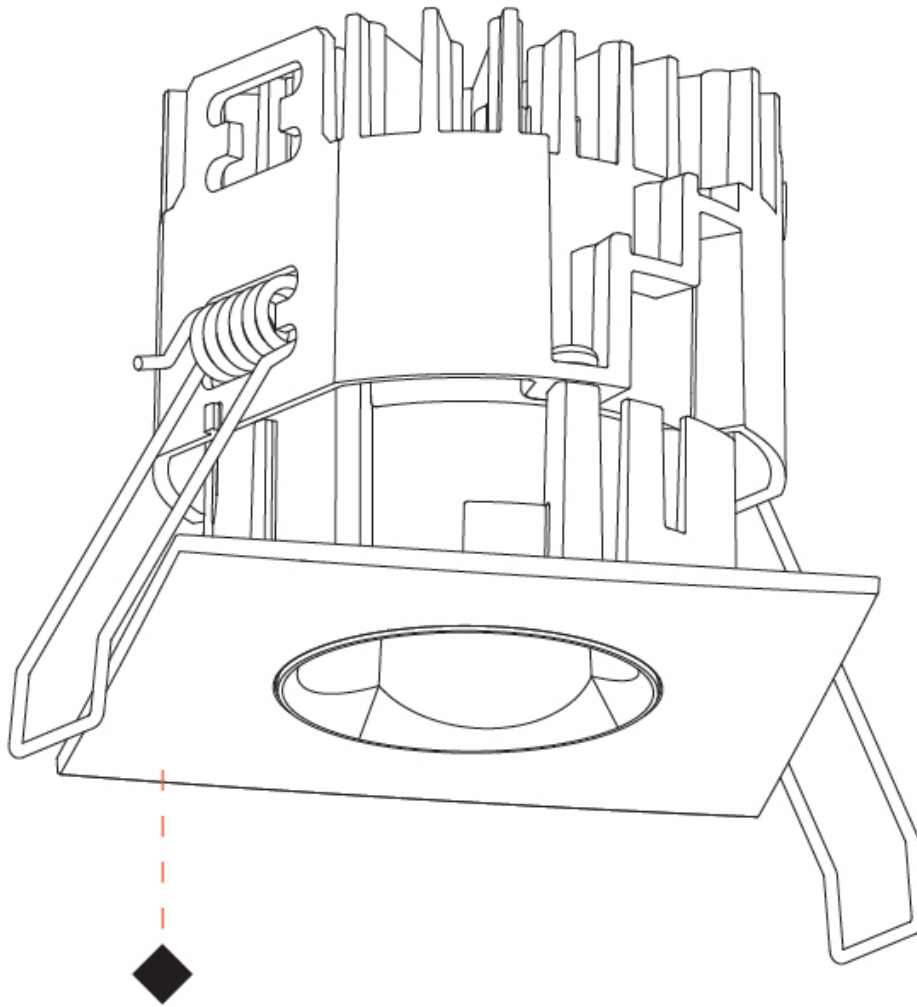

OIKO PRO SQUARE FIXED RECESSED

A35955-

PROJECT	_____
TYPE	_____
SPECIFIER	_____
QUANTITY	_____
DATE	_____

A