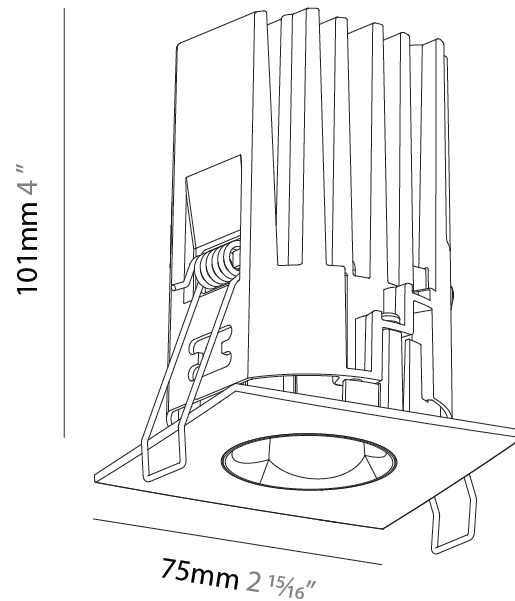

PHYSICAL

Aperture Sizes - Downlights: 1"
Shape: Square
Length (mm): 75
Length (in): 2 ¹⁵/₁₆"
Width (mm): 75
Width (in): 2 ¹⁵/₁₆"
Height (mm): 101
Height (in): 4
Ceiling Thickness (mm): 1 - 25
Ceiling Thickness (in): 1/16 - 1 3/16
Min. Recessing Depth (mm): 104
Min. Recessing Depth (in): 4 ¹/₆"
Weight (kg): 0.354
Diffuser: Lens Pack - No Lens / Opal / Linear Spread Lens / Honeycomb / Spread Lens

Fixture Finish: [SSR / BKV / CWI / CRY / HAB / UFT / ITA / RUA / FTG / MYG / LOD / PUS / FRO / FUP / KIA / POP / BLS / SPG / MEY / GOH / CHC / COM / ABZ / JAG / OBR / MOS / ROR](#)

Fixture Material: Aluminum Die Cast
Cut-out Measurements: D. 68mm / 2 11/16"

ELECTRICAL

Lamp Type: LED (Zhaga Standard)
Input Wattage (W): 23.5
Total Output Wattage (W): 21.9
Dimming: Tri-Mode (Non-Dimming and Phase Dimming (120Vac only) and 0-10V Dimming)
Driver Included: No
Driver Location: Recessed Housing
Driver Type: Constant Current - Universal
Driver Class: Class 2
Input Voltage (V): 120 - 277
Constant Current (MA): 600

LED

Number of LEDs: 1
Color Temperature (°K): [2700 / 3000 / 3500 / 4000](#)
Max. Delivered Lumen (lm): 2055 / 2128 / 2228 / 2248
Nominal Lumen (lm): 2341 / 2424 / 2537 / 2561
CRI: >90 CRI
Lamp Life (hrs): 50000

OPTICAL

Beam Angle: 50

RATINGS AND CERTIFICATIONS

Certified By: Certified for North American Standards
IP rating: IP20