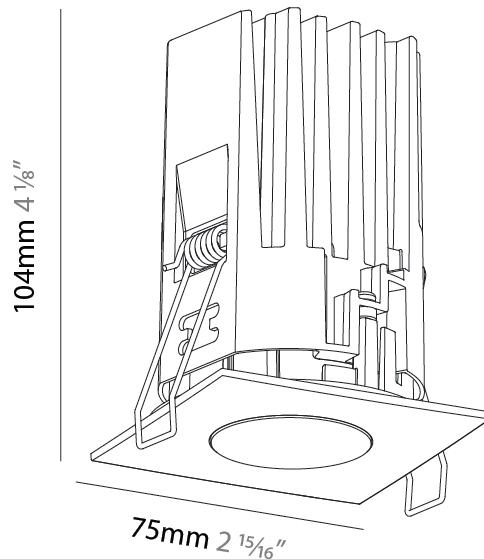

GENERAL

Series: Oiko Pro Square
Subseries: Oiko Pro Square Wallwash
Partner: Prolicht
Division: Architectural
Installation: Recessed
Product Type: Downlight
Mounting Location: Ceiling
Light Distribution: Downlight

PHYSICAL

Aperture Sizes - Downlights: 1"
Shape: Square
Length (mm): 75
Length (in): 2 ¹⁵/₁₆"
Width (mm): 75
Width (in): 2 ¹⁵/₁₆"
Height (mm): 104
Height (in): 4 ¹/₈"
Ceiling Thickness (mm): 1 - 25
Ceiling Thickness (in): 1/16 - 1 3/16
Min. Recessing Depth (mm): 110
Min. Recessing Depth (in): 4 ⁵/₁₆"
Weight (kg): 0.356
Fixture Finish: SSR / BKV / CWI / CRY / HAB / UFT / ITA / RUA / FTG / MYG / LOD / PUS / FRO / FUP / KIA / POP / BLS / SPG / MEY / GOH / CHC / COM / ABZ / JAG / OBR / MOS / ROR
Fixture Material: Aluminum Die Cast
Cut-out Measurements: D. 68mm / 2 11/16"

ELECTRICAL

Lamp Type: LED (Zhaga Standard)
Input Wattage (W): 23.5
Total Output Wattage (W): 21.9
Dimming: Tri-Mode (Non-Dimming and Phase Dimming (120Vac only) and 0-10V Dimming)
Driver Included: No
Driver Location: Recessed Housing
Driver Type: Constant Current - Universal
Driver Class: Class 2
Input Voltage (V): 120 - 277
Constant Current (MA): 600

LED

Number of LEDs: 1
Color Temperature (°K): 2700 / 3000 / 3500 / 4000
Max. Delivered Lumen (lm): 1863 / 1930 / 2020 / 2038
Nominal Lumen (lm): 2341 / 2424 / 2537 / 2561
CRI: >90 CRI
Lamp Life (hrs): 50000

OPTICAL

RATINGS AND CERTIFICATIONS

Certified By: Certified for North American Standards
IP rating: IP54