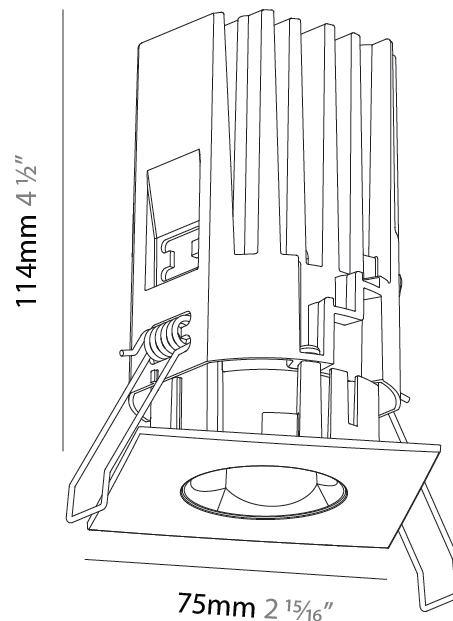

PHYSICAL

Aperture Sizes - Downlights: 1"
Shape: Square
Length (mm): 75
Length (in): 2 ¹⁵/₁₆"
Width (mm): 75
Width (in): 2 ¹⁵/₁₆"
Height (mm): 114
Height (in): 4 ¹/₂"
Ceiling Thickness (mm): 1 - 25
Ceiling Thickness (in): 1/16 - 1 3/16
Min. Recessing Depth (mm): 120
Min. Recessing Depth (in): 4 ³/₄"
Weight (kg): 0.357
Diffuser: Lens Pack - No Lens / Opal / Linear Spread Lens / Honeycomb / Spread Lens
Fixture Finish: SSR / BKV / CWI / CRY / HAB / UFT / ITA / RUA / FTG / MYG / LOD / PUS / FRO / FUP / KIA / POP / BLS / SPG / MEY / GOH / CHC / COM / ABZ / JAG / OBR / MOS / ROR
Fixture Material: Aluminum Die Cast
Cut-out Measurements: D. 68mm / 2 11/16"

ELECTRICAL

Lamp Type: LED (Zhaga Standard)
Input Wattage (W): 23.5
Total Output Wattage (W): 21.9
Dimming: Tri-Mode (Non-Dimming and Phase Dimming (120Vac only) and 0-10V Dimming)
Driver Included: No
Driver Location: Recessed Housing
Driver Type: Constant Current - Universal
Driver Class: Class 2
Input Voltage (V): 120 - 277
Constant Current (MA): 600

LED

Number of LEDs: 1
Color Temperature (°K): 2700 / 3000 / 3500 / 4000
Max. Delivered Lumen (lm): 1936 / 2005 / 2098 / 2118
Nominal Lumen (lm): 1936 / 2424 / 2537 / 2561
CRI: >90 CRI
Lamp Life (hrs): 50000

OPTICAL

Beam Angle: 34

RATINGS AND CERTIFICATIONS

Certified By: Certified for North American Standards
IP rating: IP20