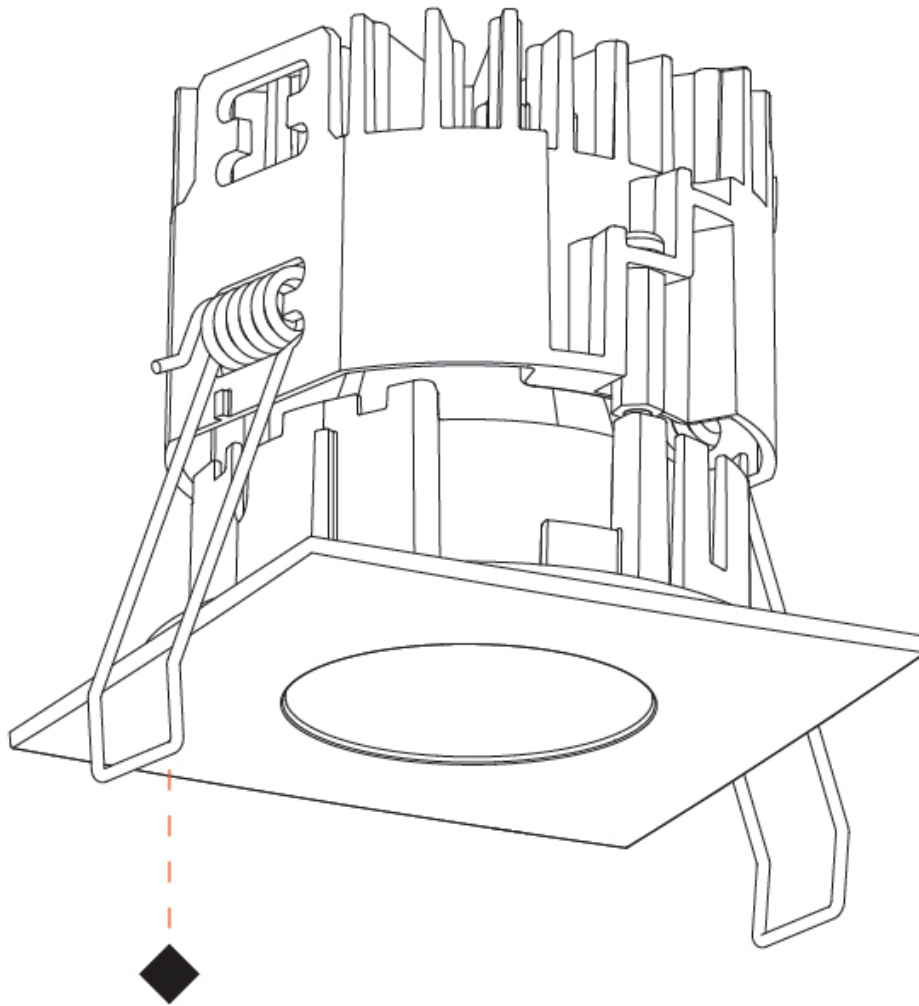

OIKO PRO SQUARE FIXED RECESSED

A35961-

PROJECT	_____
TYPE	_____
SPECIFIER	_____
QUANTITY	_____
DATE	_____

A