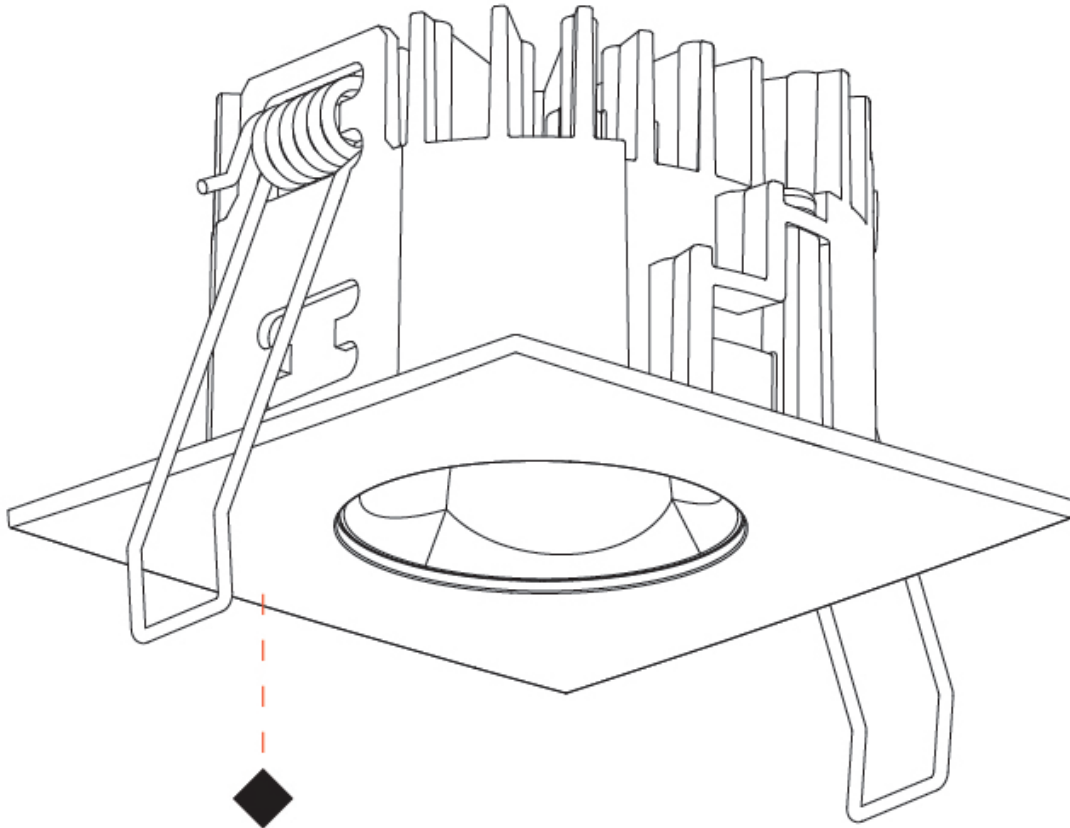

OIKO PRO SQUARE FIXED RECESSED

A35957-

PROJECT	_____
TYPE	_____
SPECIFIER	_____
QUANTITY	_____
DATE	_____