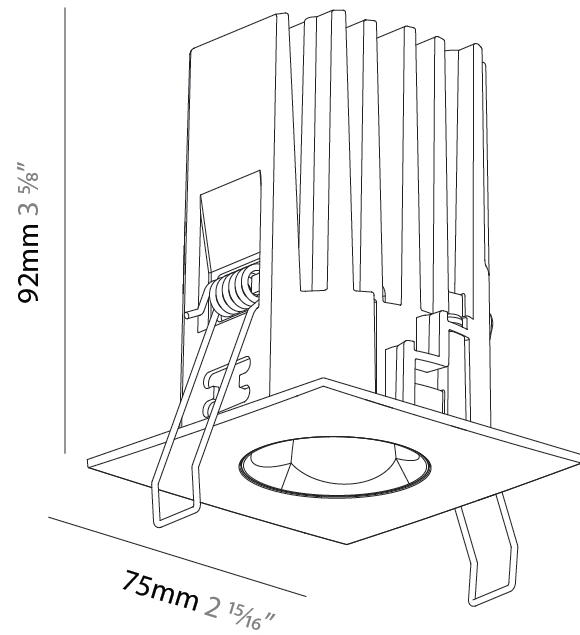

PHYSICAL

Aperture Sizes - Downlights: 1"
Shape: Square
Length (mm): 75
Length (in): 2 ¹⁵/₁₆"
Width (mm): 75
Width (in): 2 ¹⁵/₁₆"
Height (mm): 92
Height (in): 3 ⁵/₈"
Ceiling Thickness (mm): 1 - 25
Ceiling Thickness (in): 1/16 - 1 3/16
Min. Recessing Depth (mm): 100
Min. Recessing Depth (in): 3 ¹⁵/₁₆"
Weight (kg): 0.351
Diffuser: Lens Pack - No Lens / Opal / Linear Spread Lens / Honeycomb / Spread Lens

Fixture Finish: SSR / BKV / CWI / CRY / HAB / UFT / ITA / RUA / FTG / MYG / LOD / PUS / FRO / FUP / KIA / POP / BLS / SPG / MEY / GOH / CHC / COM / ABZ / JAG / OBR / MOS / ROR

Fixture Material: Aluminum Die Cast
Cut-out Measurements: D. 68mm / 2 11/16"

ELECTRICAL

Lamp Type: LED (Zhaga Standard)
Input Wattage (W): 23.5
Total Output Wattage (W): 21.9
Dimming: Tri-Mode (Non-Dimming and Phase Dimming (120Vac only) and 0-10V Dimming)
Driver Included: No
Driver Location: Recessed Housing
Driver Type: Constant Current - Universal
Driver Class: Class 2
Input Voltage (V): 120 - 277
Constant Current (MA): 600

LED

Number of LEDs: 1
Color Temperature (°K): 2700 / 3000 / 3500 / 4000
Max. Delivered Lumen (lm): 2189 / 2267 / 2372 / 2394
Nominal Lumen (lm): 2341 / 2424 / 2537 / 2561
CRI: >90 CRI
Lamp Life (hrs): 50000

OPTICAL

Beam Angle: 60

RATINGS AND CERTIFICATIONS

Certified By: Certified for North American Standards
IP rating: IP20