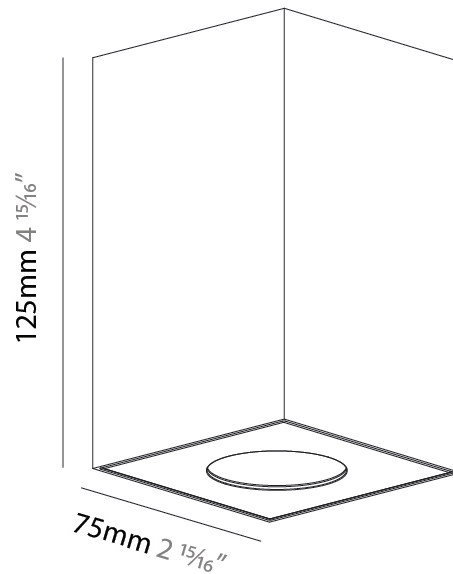

1. To build a product code in our configurator select the specify button on the base model # product page
2. To build a manual product code on this datasheet choose from the options listed below in blue font and add the suffix to the base model #

GENERAL

Series: Oiko Pro Square
Partner: Prolicht
Division: Architectural
Installation: Surface
Product Type: Ceiling Surface
Mounting Location: Ceiling
Light Distribution: Downlight

PHYSICAL

Aperture Sizes - Downlights: 1"
Shape: Square
Length (mm): 75
Length (in): 2 15/16
Width (mm): 75
Width (in): 2 15/16
Height (mm): 125
Height (in): 4 15/16
Weight (kg): 0.628

Fixture Finish: SSR / BKV / CWI / CRY / HAB / UFT / ITA / RUA / FTG / MYG / LOD / PUS / FRO / FUP / KIA / POP / BLS / SPG / MEY / GOH / CHC / COM / ABZ / JAG / OBR / MOS / ROR

Fixture Material: Metal

ELECTRICAL

Lamp Type: LED (Zhaga Standard)
Input Wattage (W): 13.7
Dimming: Tri-Mode (Non-Dimming and Phase Dimming (120Vac only) and 0-10V Dimming)
Driver Included: No
Driver Location: Remote
Driver Type: Constant Current - Universal
Driver Class: Class 2
Input Voltage (V): 120 - 277
Constant Current (MA): 350

LED

Color Temperature (°K): 2700 / 3000 / 3500 / 4000
Max. Delivered Lumen (lm): 954 / 1028 / 1088 / 1091
Nominal Lumen (lm): 1246 / 1342 / 1396 / 1424
CRI: >90 CRI
Lamp Life (hrs): 50000

OPTICAL

Beam Angle: 14
Adjustability: Fixed

RATINGS AND CERTIFICATIONS

Certified By: Certified for North American Standards
IP rating: IP20