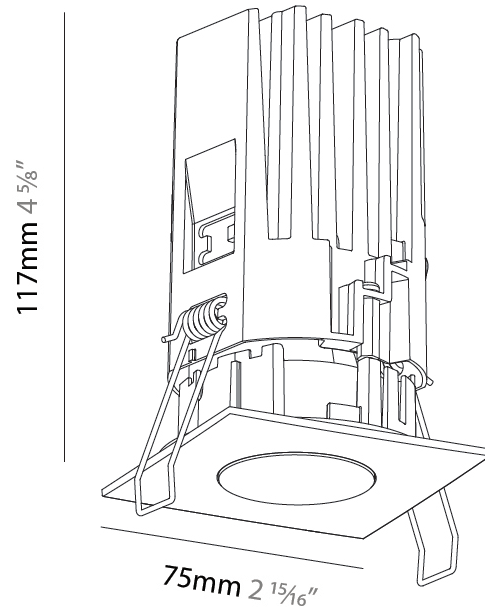

PHYSICAL

Aperture Sizes - Downlights: 1"
Shape: Square
Length (mm): 75
Length (in): 2 ¹⁵/₁₆"
Width (mm): 75
Width (in): 2 ¹⁵/₁₆"
Height (mm): 117
Height (in): 4 ⁵/₈"
Ceiling Thickness (mm): 1 - 25
Ceiling Thickness (in): 1/16 - 1 3/16
Min. Recessing Depth (mm): 125
Min. Recessing Depth (in): 4 ¹⁵/₁₆"
Weight (kg): 0.351
Diffuser: Lens Pack - No Lens / Opal / Linear Spread Lens / Honeycomb / Spread Lens
Fixture Finish: SSR / BKV / CWI / CRY / HAB / UFT / ITA / RUA / FTG / MYG / LOD / PUS / FRO / FUP / KIA / POP / BLS / SPG / MEY / GOH / CHC / COM / ABZ / JAG / OBR / MOS / ROR
Fixture Material: Aluminum Die Cast
Cut-out Measurements: D. 68mm / 2 11/16"

ELECTRICAL

Lamp Type: LED (Zhaga Standard)
Input Wattage (W): 23.5
Total Output Wattage (W): 21.9
Dimming: Tri-Mode (Non-Dimming and Phase Dimming (120Vac only) and 0-10V Dimming)
Driver Included: No
Driver Location: Recessed Housing
Driver Type: Constant Current - Universal
Driver Class: Class 2
Input Voltage (V): 120 - 277
Constant Current (MA): 600

LED

Number of LEDs: 1
Color Temperature (°K): 2700 / 3000 / 3500 / 4000
Max. Delivered Lumen (lm): 1873 / 1939 / 2030 / 2049
Nominal Lumen (lm): 2341 / 2424 / 2537 / 2561
CRI: >90 CRI
Lamp Life (hrs): 50000

OPTICAL

Beam Angle: 36

RATINGS AND CERTIFICATIONS

Certified By: Certified for North American Standards
IP rating: IP20