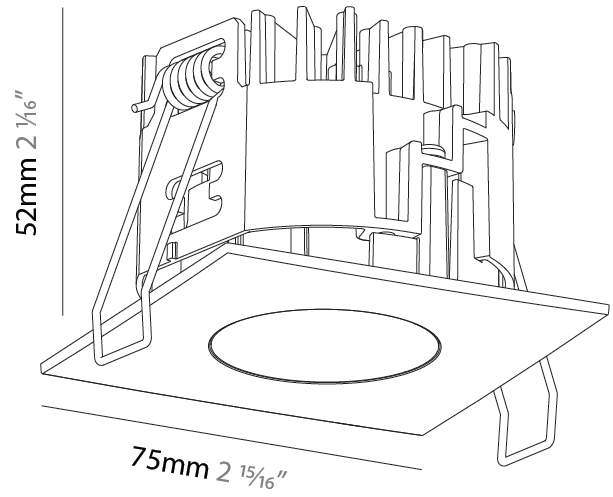

PHYSICAL

Aperture Sizes - Downlights: 1"
Shape: Square
Length (mm): 75
Length (in): 2 ¹⁵/₁₆"
Width (mm): 75
Width (in): 2 ¹⁵/₁₆"
Height (mm): 51
Height (in): 2
Ceiling Thickness (mm): 1 - 25
Ceiling Thickness (in): 1/16 - 1 3/16
Min. Recessing Depth (mm): 55
Min. Recessing Depth (in): 2 ³/₁₆"
Weight (kg): 0.179
Diffuser: Lens Pack - No Lens / Opal / Linear Spread Lens / Honeycomb / Spread Lens
Fixture Finish: SSR / BKV / CWI / CRY / HAB / UFT / ITA / RUA / FTG / MYG / LOD / PUS / FRO / FUP / KIA / POP / BLS / SPG / MEY / GOH / CHC / COM / ABZ / JAG / OBR / MOS / ROR
Fixture Material: Aluminum Die Cast
Cut-out Measurements: D. 68mm / 2 11/16"

ELECTRICAL

Lamp Type: LED (Zhaga Standard)
Input Wattage (W): 15
Total Output Wattage (W): 13.6
Dimming: Tri-Mode (Non-Dimming and Phase Dimming (120Vac only) and 0-10V Dimming)
Driver Included: No
Driver Location: Recessed Housing
Driver Type: Constant Current - Universal
Driver Class: Class 2
Input Voltage (V): 120 - 277
Constant Current (MA): 350

LED

Number of LEDs: 1
Color Temperature (°K): 2700 / 3000 / 3500 / 4000
Max. Delivered Lumen (lm): 1375 / 1462 / 1531 / 1545
Nominal Lumen (lm): 1566 / 1665 / 1743 / 1759
CRI: >90 CRI
Lamp Life (hrs): 50000

OPTICAL

Reflector°: 50

RATINGS AND CERTIFICATIONS

Certified By: Certified for North American Standards
IP rating: IP20