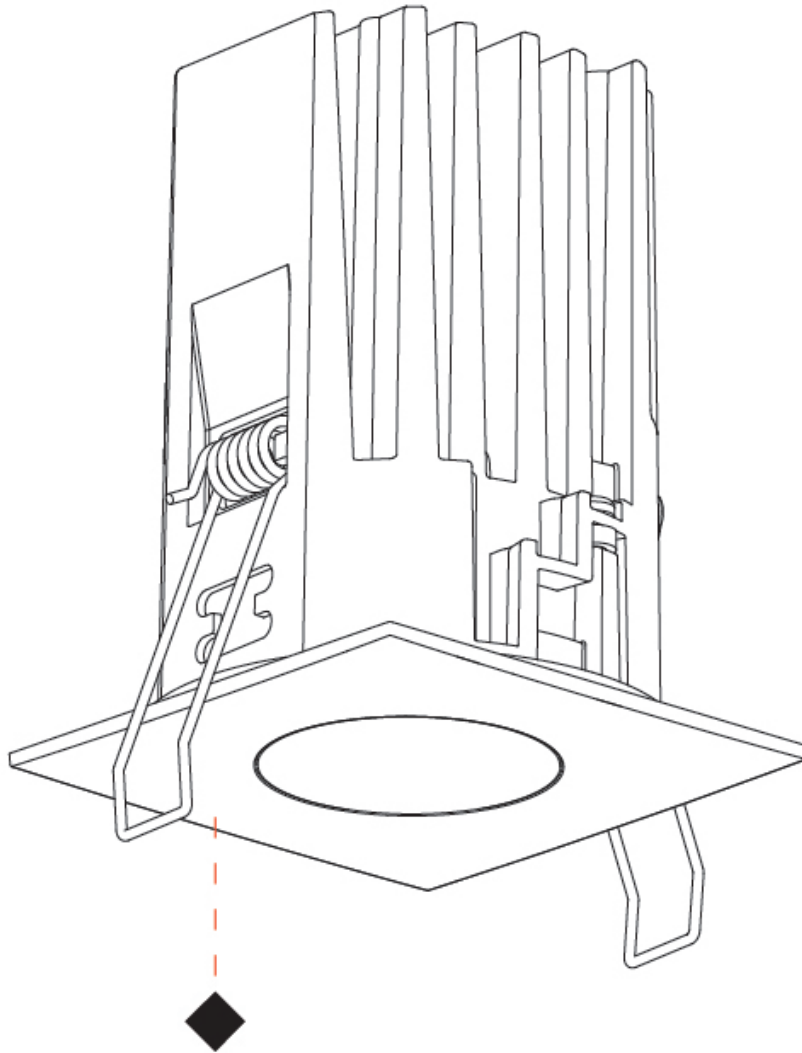

OIKO PRO SQUARE HO RECESSED

A35972-

PROJECT	_____
TYPE	_____
SPECIFIER	_____
QUANTITY	_____
DATE	_____

A