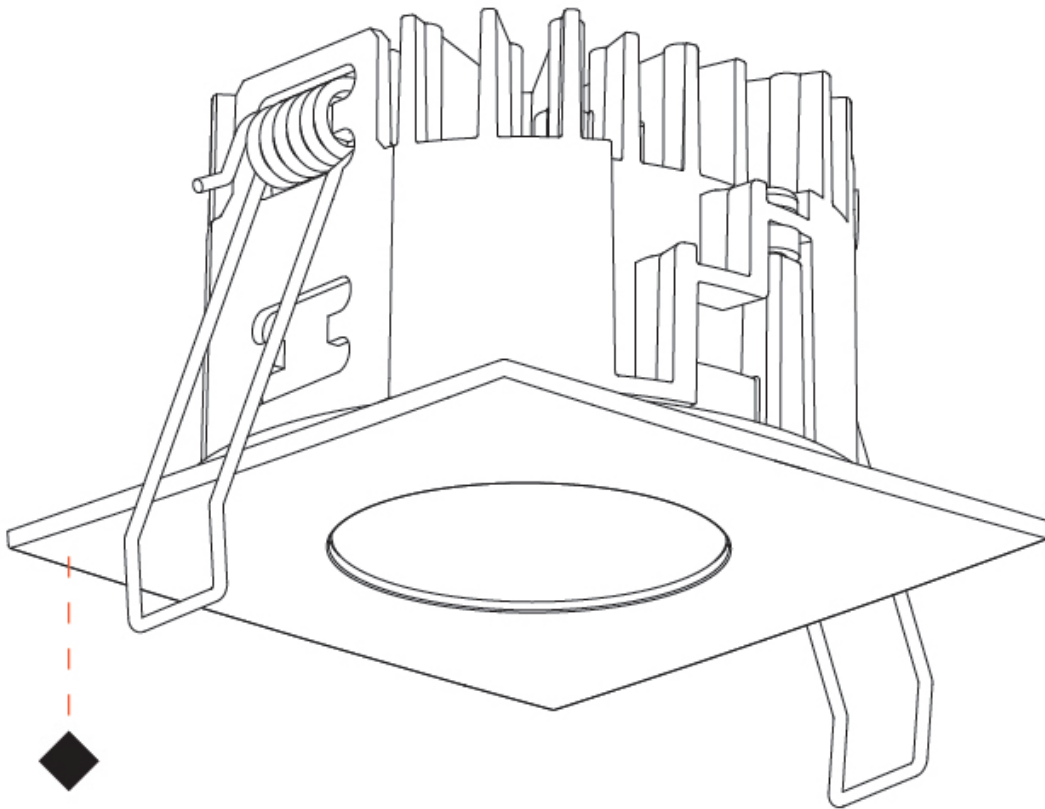

OIKO PRO SQUARE FIXED RECESSED

A35963-

PROJECT	_____
TYPE	_____
SPECIFIER	_____
QUANTITY	_____
DATE	_____

A