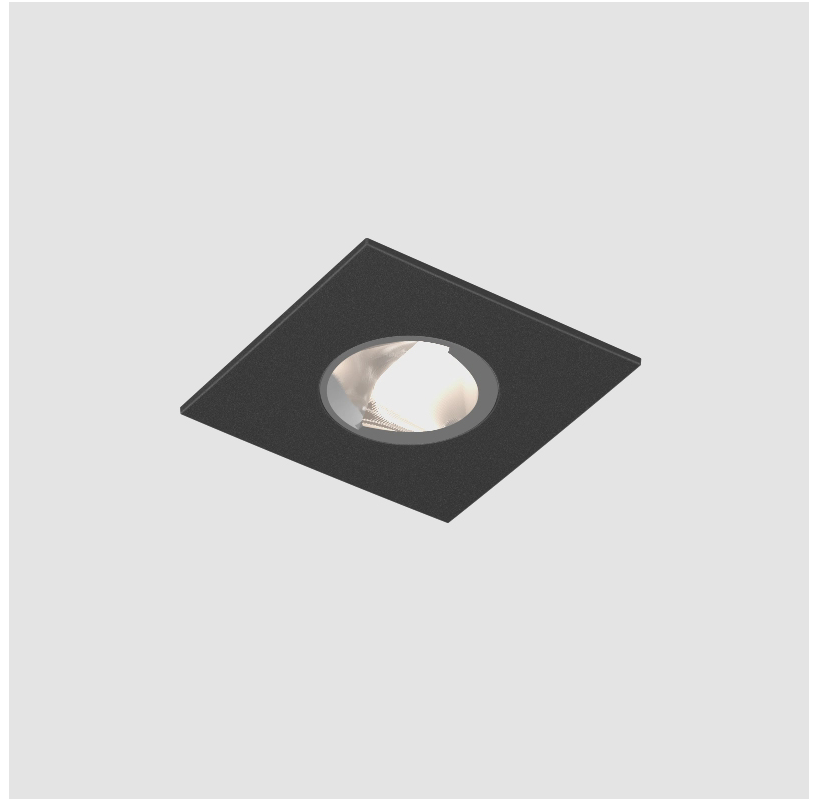

GENERAL

Series: Oiko Pro Square
Subseries: Oiko Pro Square Wallwash
Partner: Prolicht
Division: Architectural
Installation: Recessed
Product Type: Downlight
Mounting Location: Ceiling
Light Distribution: Downlight

PHYSICAL

Aperture Sizes - Downlights: 1"
Shape: Square
Length (mm): 75
Length (in): 2 ¹⁵/₁₆"
Width (mm): 75
Width (in): 2 ¹⁵/₁₆"
Height (mm): 51
Height (in): 2
Ceiling Thickness (mm): 1 - 25
Ceiling Thickness (in): 1/16 - 1 3/16
Min. Recessing Depth (mm): 55
Min. Recessing Depth (in): 2 ³/₁₆"
Weight (kg): 0.167
Fixture Finish: SSR / BKV / CWI / CRY / HAB / UFT / ITA / RUA / FTG / MYG / LOD / PUS / FRO / FUP / KIA / POP / BLS / SPG / MEY / GOH / CHC / COM / ABZ / JAG / OBR / MOS / ROR
Fixture Material: Aluminum Die Cast
Cut-out Measurements: D. 68mm / 2 11/16"

ELECTRICAL

Lamp Type: LED (Zhaga Standard)
Input Wattage (W): 14
Dimming: Tri-Mode (Non-Dimming and Phase Dimming (120Vac only) and 0-10V Dimming)
Driver Included: No
Driver Location: Recessed Housing
Driver Type: Constant Current - Universal
Driver Class: Class 2
Input Voltage (V): 120 - 277

LED

Number of LEDs: 1
Color Temperature (°K): 2700-6500 Tunable White
Max. Delivered Lumen (lm): 1034 - 1216
Nominal Lumen (lm): 1242 - 1460
CRI: >90 CRI
Lamp Life (hrs): 50000

OPTICAL

RATINGS AND CERTIFICATIONS

Certified By: Certified for North American Standards
IP rating: IP20